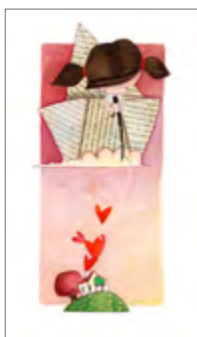

The fine art graphic works are printed on 100% cotton paper, in limited edition.
All the artworks are numbered and signed by the artist. They come with a certificate of guarantee.

FIORI
D'ARANCIO

A PESCA
DI CUORI LUI

A PESCA
DI CUORI LEI

MAMMA
ATTERRO LEI

MAMMA
ATTERRO LUI

BUONGIORNO
DOTTORESSA
- VERSIONE
MORA

Dimensioni / Sizes

20 X 30

20 X 34

20 X 34